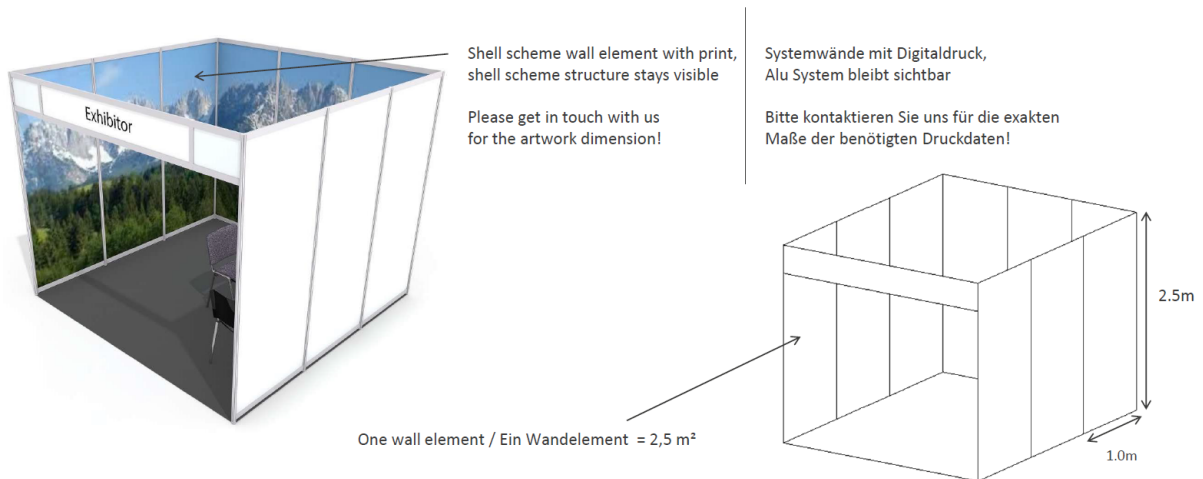

**please return
by March 3, 2024**

Option 1 - Backwall branding

Digital print on wall panel

1 wall panel = 2,5 m²

Shell scheme wall element with print, shell scheme structure stays visible

to Media-Plan

+43 1 536 63 47

mp@media.co.at

www.mediaplan.co.at

€ 283,--/m wall panel (e.g. inline booth 4 x 3m = 10m, corner booth 4 x 3m = 7m)

Option 2 - Backwall branding

Digital print slimframe graphic

Print of custom graphics on fabric which will be placed in a slimframe. This frame will be placed against your shell scheme wall. The shell scheme structure isn't visible at all.

€ 408,--/m wall panel (e.g. inline booth 4 x 3m = 10m, Eckstand 4 x 3m = 7m)