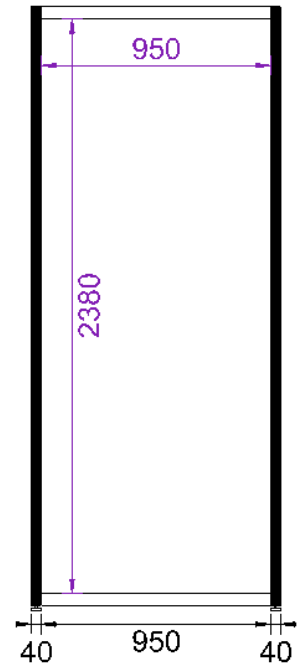

visible area of each panel