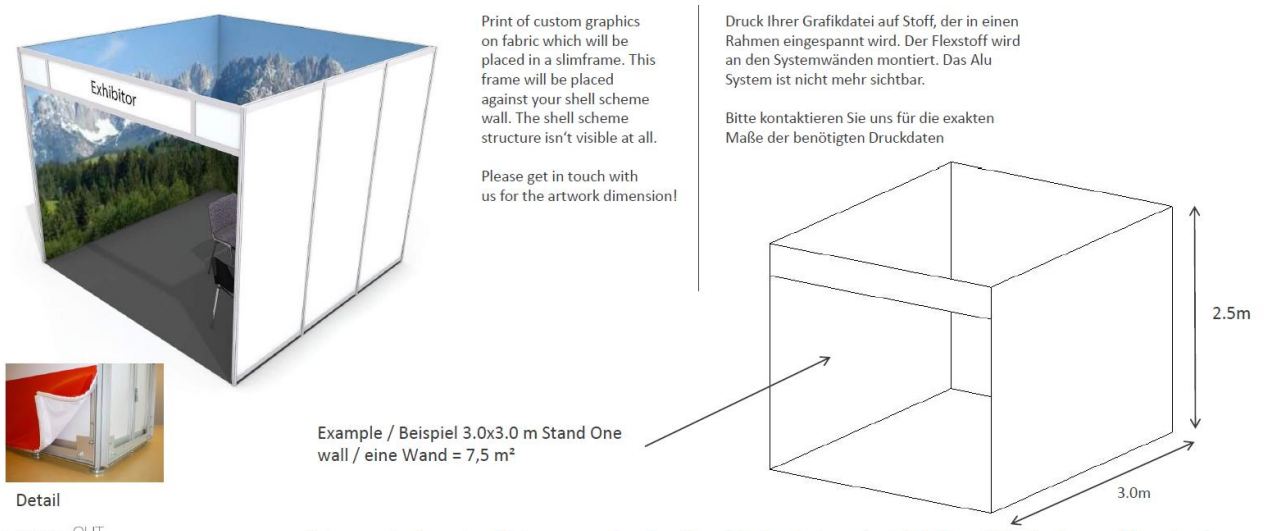

€ 408,--/m wall panel (e.g. inline booth 4 x 3m = 10m, Eckstand 4 x 3m = 7m)

Detail

The technical data sheet for transmitting the print data and the deadline for transmission follow separately.