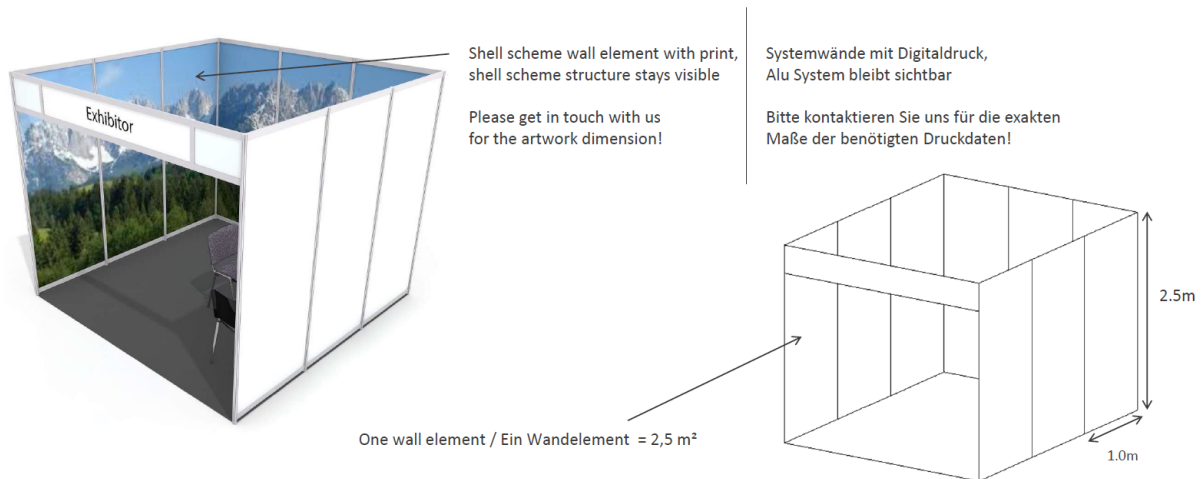

Option 1 - Backwall branding

Digital print on wall panel

1 wall panel = 2,5 m²

Shell scheme wall element with print, shell scheme structure stays visible

€ 283,--/m wall panel (e.g. inline booth 4 x 3m = 10m, corner booth 4 x 3m = 7m)

Option 2 - Backwall branding

Digital print slimframe graphic

Print of custom graphics on fabric which will be placed in a slimframe. This frame will be placed against your shell scheme wall. The shell scheme structure isn't visible at all.

€ 408,--/m wall panel (e.g. inline booth 4 x 3m = 10m, Eckstand 4 x 3m = 7m)

The technical data sheet for transmitting the print data and the deadline for transmission follow separately.