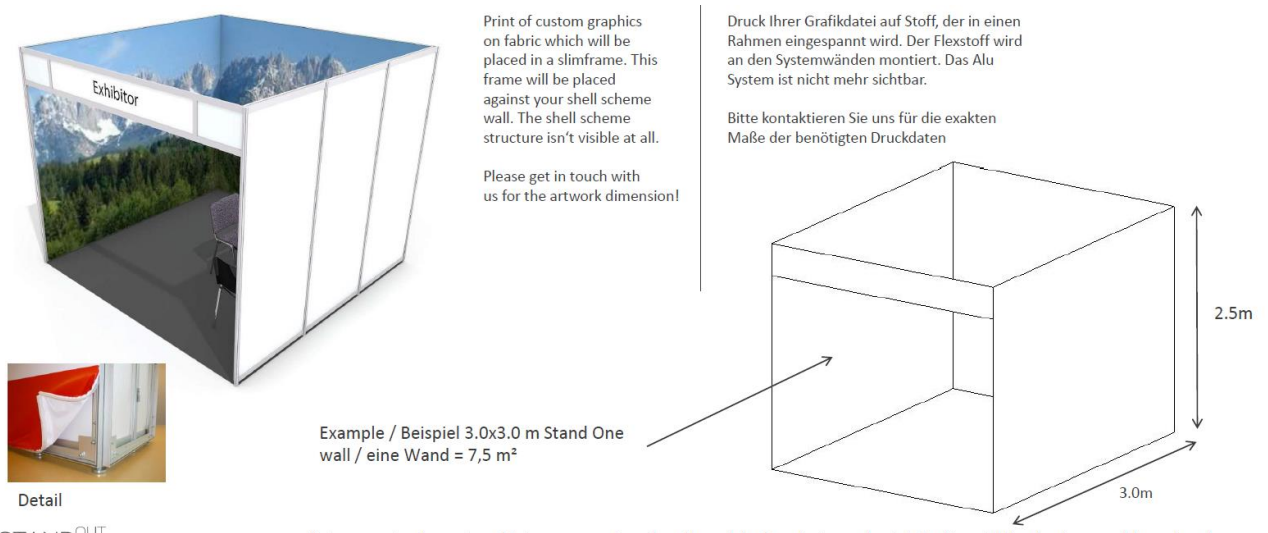

Option 1 - Backwall branding

Digital print on wall panel

1 wall panel = 2,5 m²

Shell scheme wall element with print, shell scheme structure stays visible

€ 283,--/m wall panel (e.g. inline booth 4 x 3m = 10m, corner booth 4 x 3m = 7m)

Option 2 - Backwall branding

Digital print slimframe graphic

Print of custom graphics on fabric which will be placed in a slimframe. This frame will be placed against your shell scheme wall. The shell scheme structure isn't visible at all.

€ 408,--/m wall panel (e.g. inline booth 4 x 3m = 10m, Eckstand 4 x 3m = 7m)

The technical data sheet for transmitting the print data and the deadline for transmission follow separately.