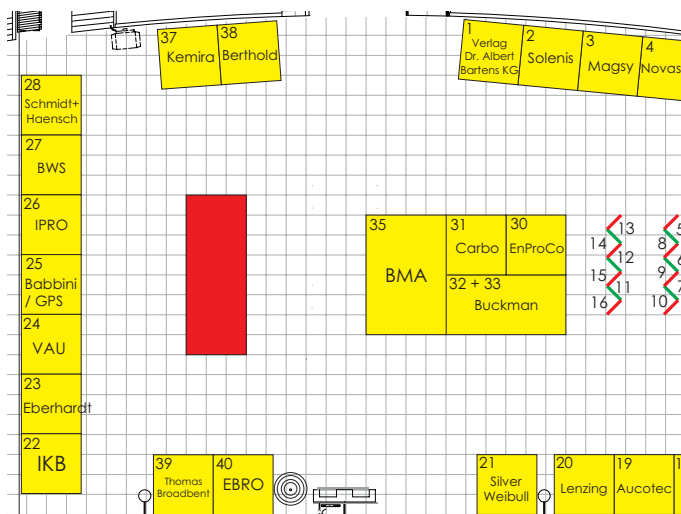

Exhibition

Opening hours:

Monday 22 May	13 h to 17 h
Tuesday 23 May	9 to 17 h
Wednesday 24 May	9 to 13 h

Exhibitors

airpower europe GmbH	41
AMF-BRUNS GmbH & Co. KG	10
ANDRITZ Fiedler GmbH	44
AUCOTEC AG	19
Babbini S.p.A. / G.P.S. Engineering	25
Barriquand Technologies Thermiques	13
Berthold Technologies GmbH & Co. KG	38
BMA Braunschweigische Maschinenbauanstalt AG	35
Thomas Broadbent & Sons Ltd	39
Buckman Laboratories N.V.	32–33
BWS Technologie GmbH	27
Carbo Solutions International LLC	31
De Smet Engineers & Contractors	5–6
Dr. Müller Gerätebau GmbH	43
Eberhardt GmbH	23
EBRO Armaturen Gebr. Bröer GmbH	40
EnerDry A/S	29
EnProCo Berlin GmbH	30