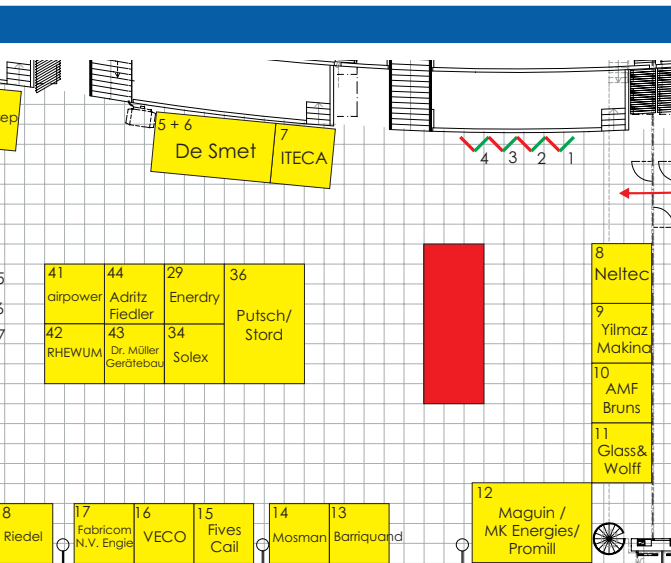

Exhibition

Opening hours:

Monday 22 May	13 h to 17 h
Tuesday 23 May	9 to 17 h
Wednesday 24 May	9 to 13 h

Exhibitors

airpower europe GmbH	41
AMF-BRUNS GmbH & Co. KG	10
ANDRITZ Fiedler GmbH	44
AUCOTEC AG	19
Babbini S.p.A. / G.P.S. Engineering	25
Barriquand Technologies Thermiques	13
Berthold Technologies GmbH & Co. KG	38
BMA Braunschweigische Maschinenbauanstalt AG	35
Thomas Broadbent & Sons Ltd	39
Buckman Laboratories N.V.	32–33
BWS Technologie GmbH	27
Carbo Solutions International LLC	31
De Smet Engineers & Contractors	5–6
Dr. Müller Gerätebau GmbH	43
Eberhardt GmbH	23
EBRO Armaturen Gebr. Bröer GmbH	40
EnerDry A/S	29
EnProCo Berlin GmbH	30